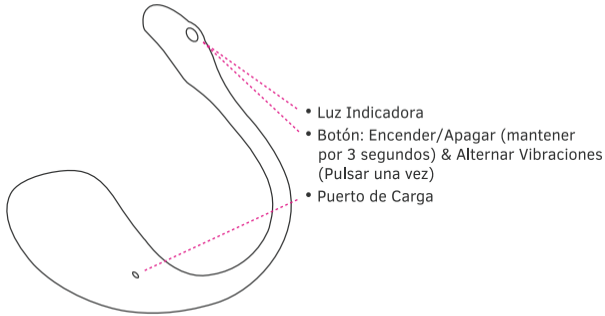

- Luz Indicadora
- Botón: Encender/Apagar (mantener por 3 segundos) & Alternar Vibraciones (Pulsar una vez)
- Puerto de Carga