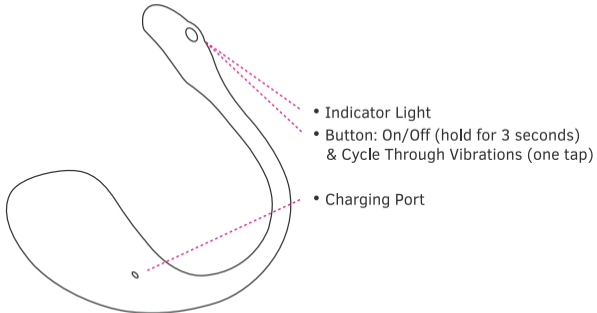

LOVENSE

Lush 2

USER MANUAL

English

What's Included

- (1) Bluetooth® Remote Control Vibrator
- (1) USB Charging Cable
- (1) User Manual
- (1) Quick Setup Guide

Specifications

Materials	Body-Safe Silicone
Weight	73g
Battery	Li-Ion Rechargeable
Charging	70 Minutes
Use Time	up to 190 Minutes
Standby	up to 120 Hours
Waterproof	IPX7 Waterproof

Charging

Turn off Lush 2. The cable can be plugged into any USB port or USB/AC power adapter. It will take approximately 70 minutes to fully charge. Once it is fully charged, the solid red light will turn off.